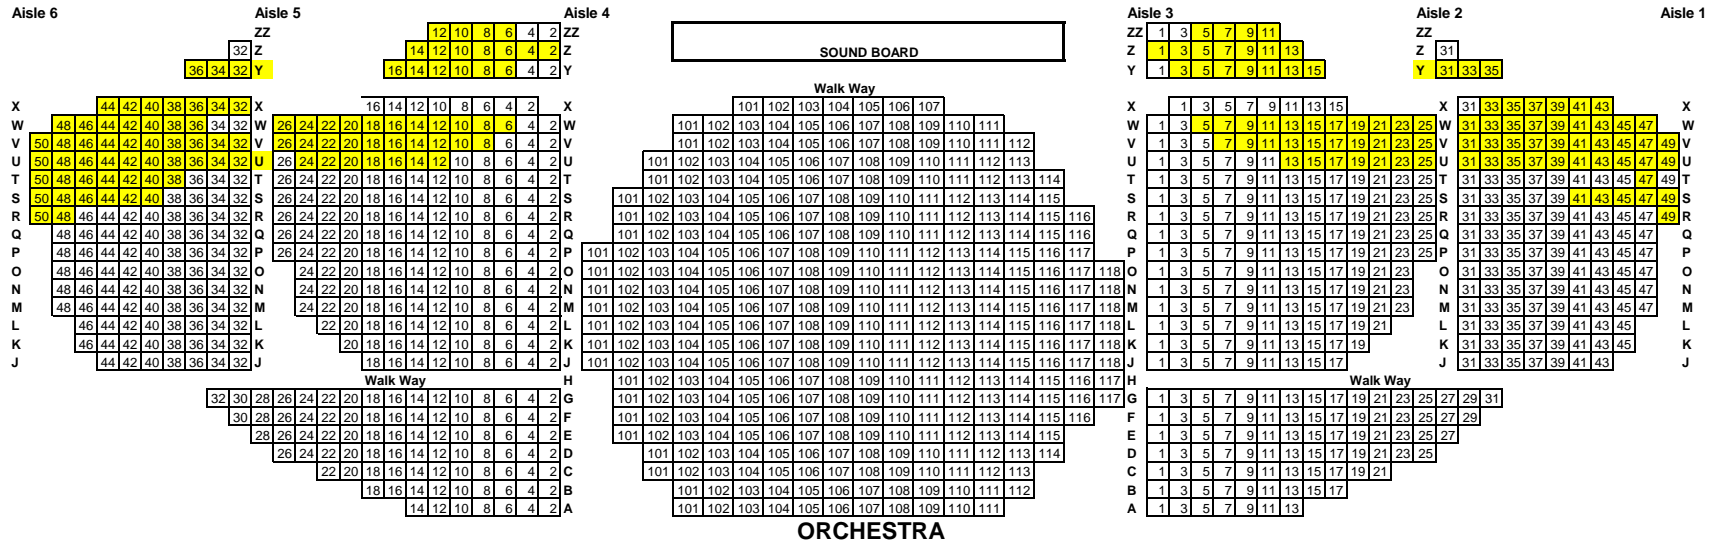

TENNESSEE THEATRE SEATING CHART

PIT SEATS