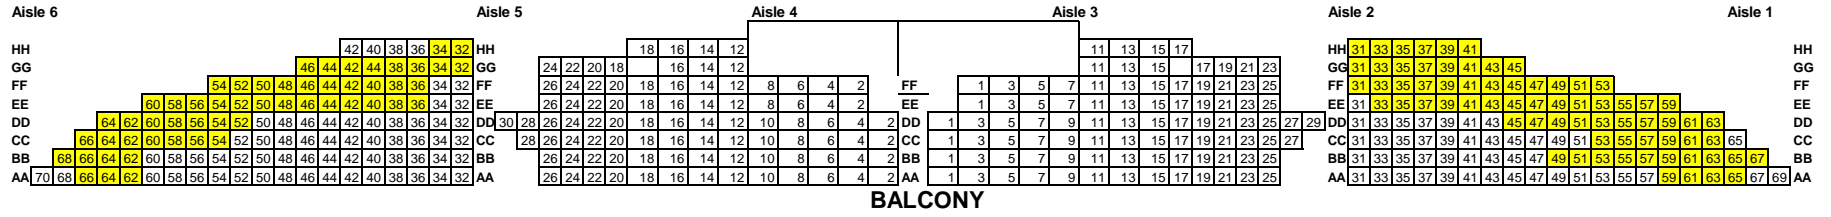

TENNESSEE THEATRE SEATING CHART

PIT SEATS