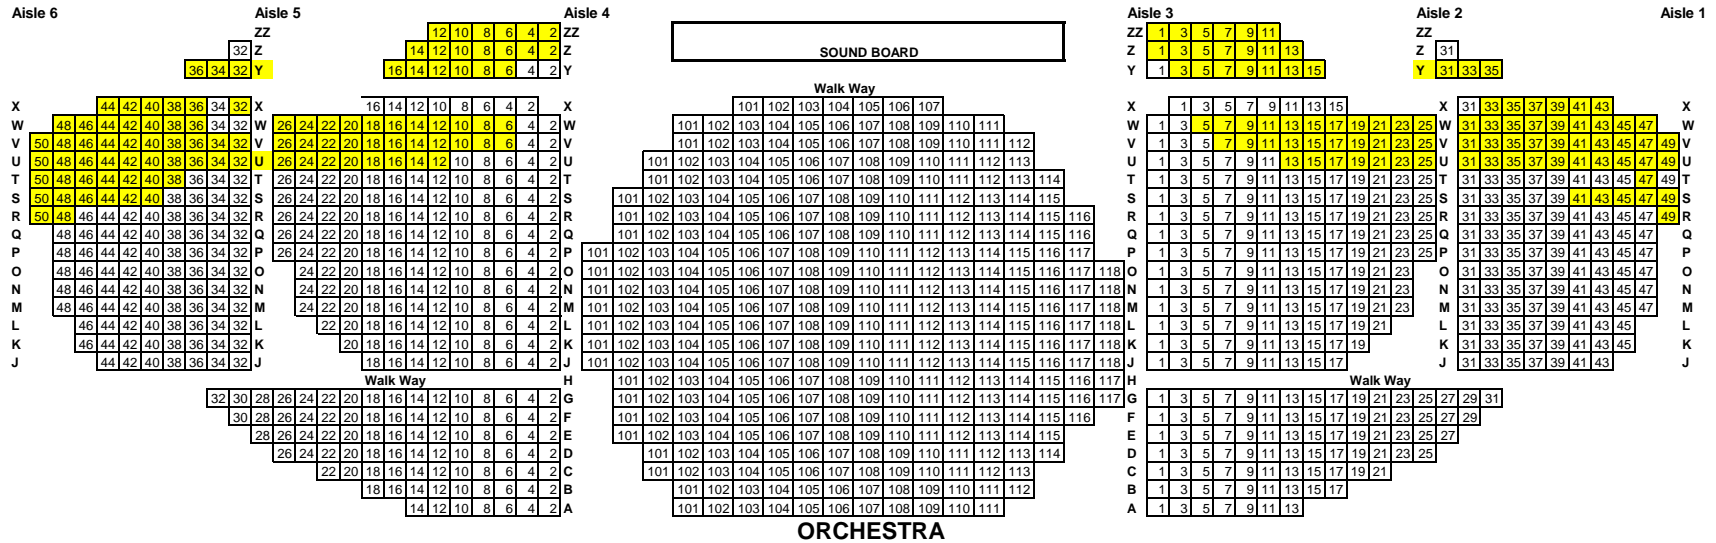

# TENNESSEE THEATRE SEATING CHART

## PIT SEATS