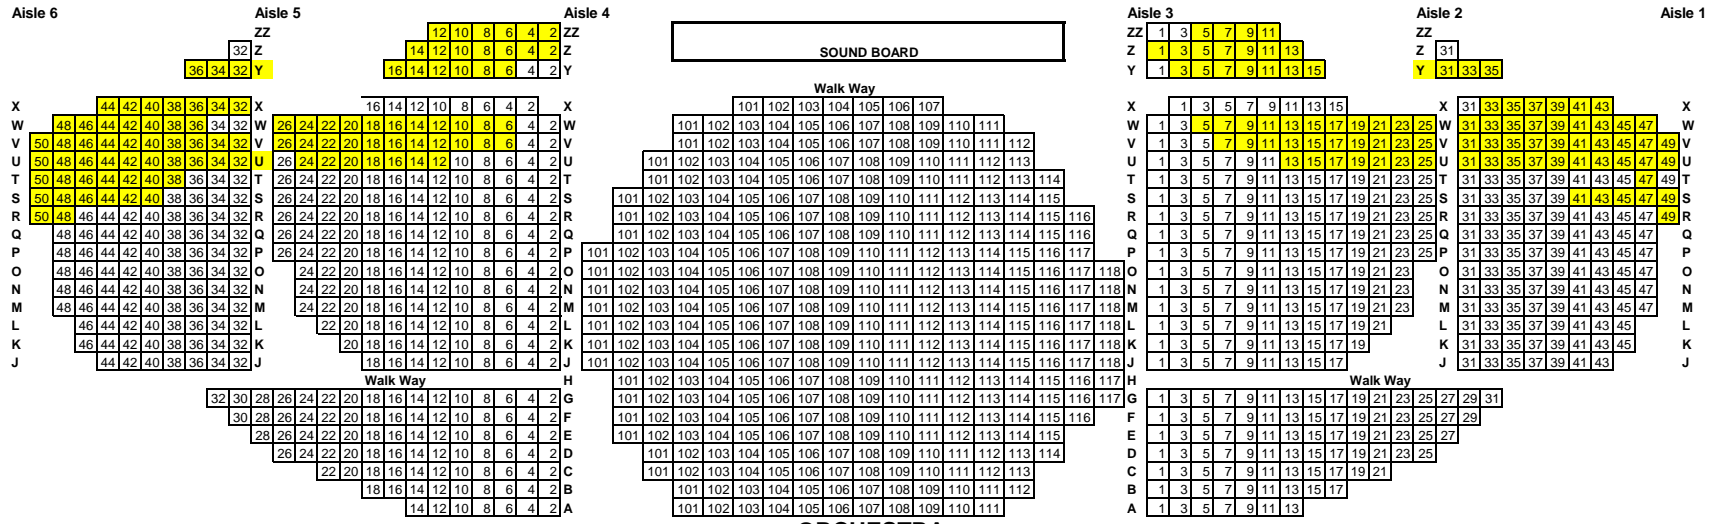

TENNESSEE THEATRE SEATING CHART

PIT SEATS